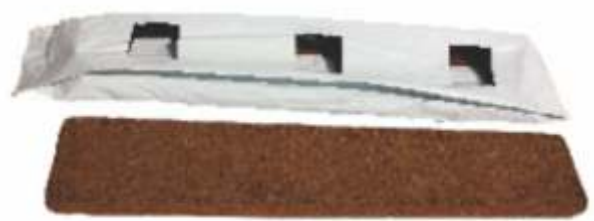

## Coco Products

**Size :** 30x30x14 cm  
**Weight :** 5 kgs.  
**EC Value :** Below 0.6  
**PH Value :** 6 - 6.5  
**Packaging :** 215 pcs. Per Skid

Coco Bale

**Size :** 97.5x70x3.5, 100x30x3.5,  
**EC Value :** Below 0.6  
**PH Value :** 6 - 6.5  
**Packaging :** Palatized 250 pcs for skid  
approx