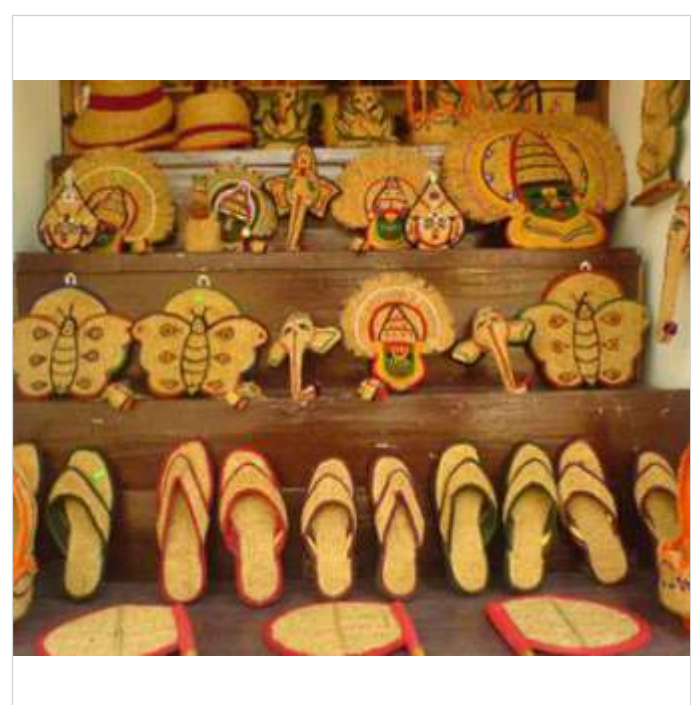

#### Available Sizes :

15, 20, 25, 30cm, 51cm, 60cm and 90cm

Student's Agri Learning Kit

Kitchen Garden Grow Bag

Coir Door Mate

Coir Articles & Slipper

Coco Birds Nest

Coir / Coco Birds Nest  
( Single & Double )

Coir / Coco Hanging Basket

Coir Ropes & Bag

Coir Ropes

Coir Ropes